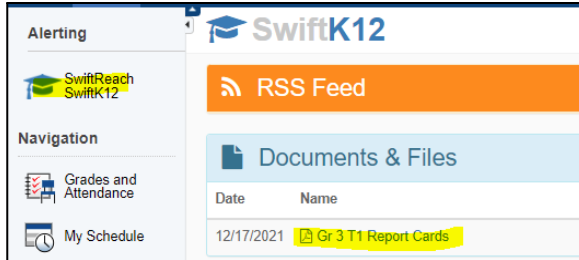

Viewing Report Cards In Powerschool

Log into the parent portal via the website: <https://spf.powerschool.com/public/home.html>

Select the SwiftReach Swiftk12 Icon on left side of the screen:

You will see the report card under Documents - select the pdf to view it:

Trouble viewing the messages or pdf in Swiftreach/Swiftk12?

See the following Link: [Unable to Login/Session may have expired](#)

You can always access by selecting the link at the bottom of the login screen: