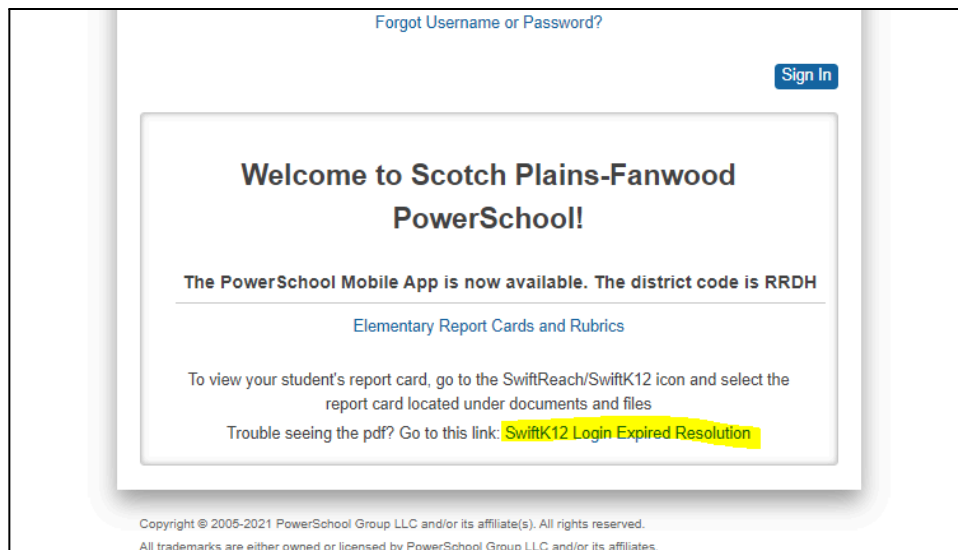

Viewing Report Cards In Powerschool

Log into the parent portal via the website: <https://spf.powerschool.com/public/home.html>

Select the SwiftReach Swiftk12 Icon on left side of the screen:

You will see the report card under Documents - select the pdf to view it:

Trouble viewing the messages or pdf in Swiftreach/Swiftk12?

See the following Link: [Unable to Login/Session may have expired](#)

You can always access by selecting the link at the bottom of the login screen: