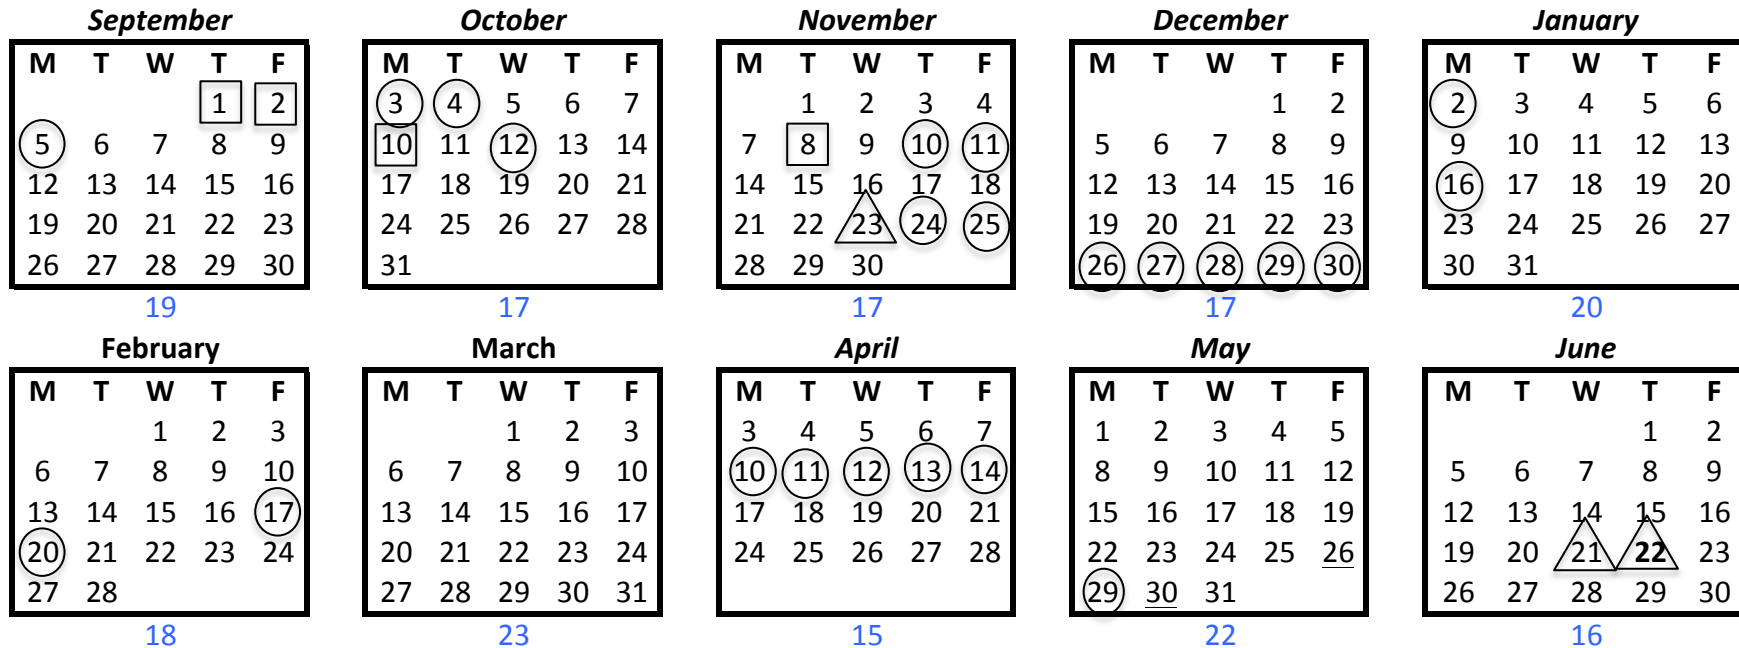

The Scotch Plains - Fanwood Public Schools

Scotch Plains, NJ 07076

Approved 01/28/16

School Calendar 2016 - 2017

182 student days, 186 teacher days

September

1 Staff Professional Dev. Day
2 Staff Meetings

5 Labor Day - no school

6 School Opens for Students

October

3-4 Rosh Hashanah
10 Columbus Day / Staff PD Day

school closed for students
12 Yom Kippur

November

8 Election Day/Staff PD Day
school closed for students
10, 11 NJEA Convention
24, 25 Thanksgiving Weekend

December

26-30 Winter Break

January

2 New Year's Holiday
16 Martin Luther King Jr. Day

February

17 and 20 Presidents' Day weekend

March/April

April 10 to April 14- Spring Break