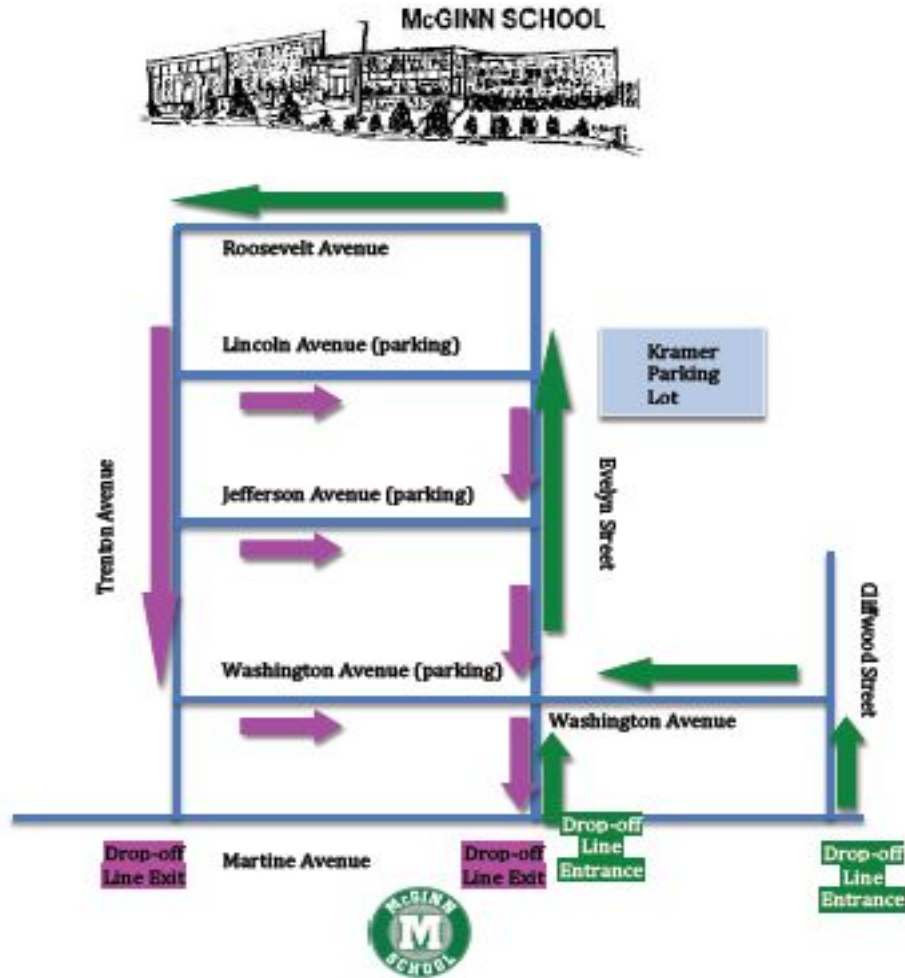

Scotch Plains-Fanwood Public Schools

McGinn Drop-off Route

8:20 – 8:35 AM

**PROCEDURES FOR DROPPING OFF STUDENTS
IN THE FRONT OF MCGINN PRIOR TO 9:00 A.M.**

1. Turn off Martine Avenue onto Evelyn Street.
2. Turn left on Roosevelt Avenue.
3. Drop on the right side of the street in the drop zone. The drop zone extends from the corner of the path where the yellow paint begins to the top of the sidewalk past the MPR.
4. Leaving the school, follow Roosevelt Avenue and turn left onto Trenton Avenue. Please follow the car in front of you in the drop-off line.
5. Follow Trenton directly to Martine Avenue. It is recommended that you also use Jefferson and Washington Avenues to get to Martine Avenue.